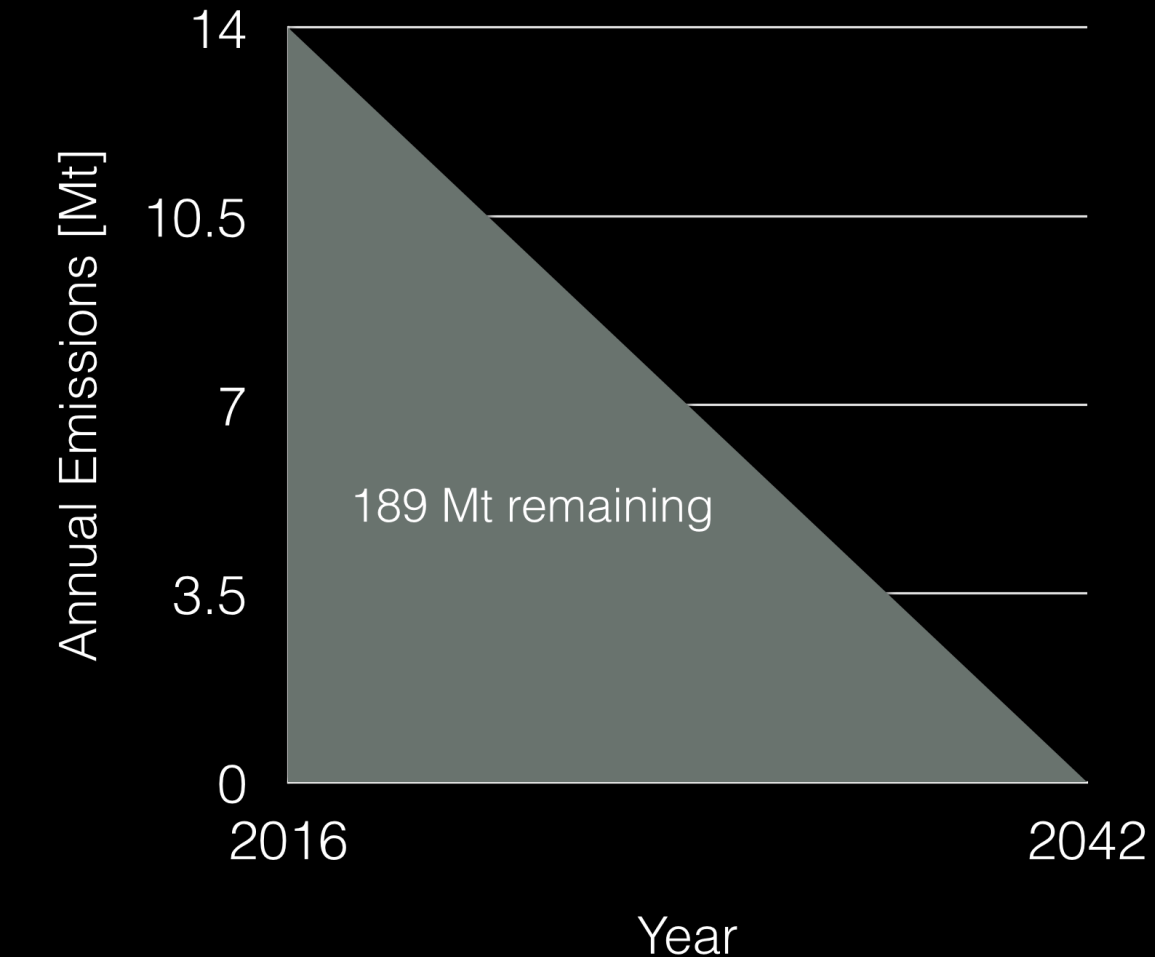

World if we continue burning fossil fuels following current trend

Le budget carbone de Montréal Montreal's carbon budget

Carbon budget = Remaining cumulative emissions for 1.5°C

GLOBAL TEMPERATURE

+1.033936720225638

TIME TO +1.5°C

11:08:11:04:22:50:21

years months days hours mins secs msec

2,067,873,440,451

TONNES OF CO₂